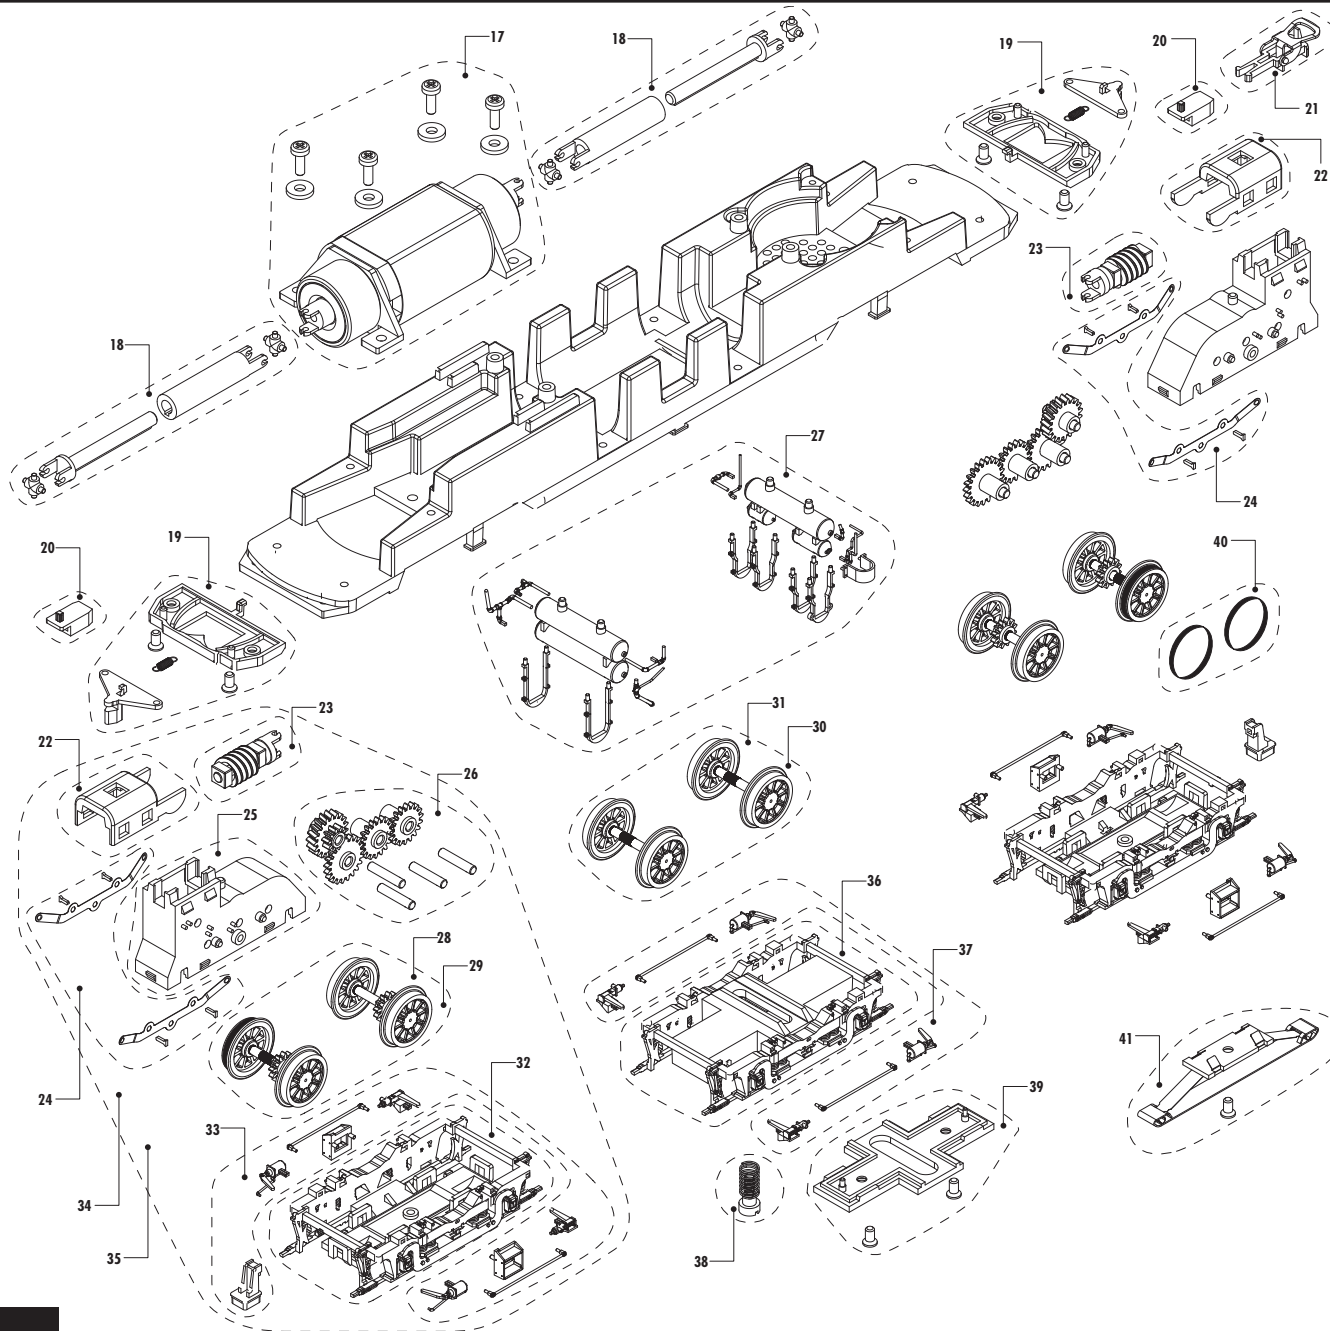

LISTA DE RECAMBIOS / LIST OF SPARES

Número Number	Descripción Description	Ref. repuesto Spare part ref.
1	Cubierta techo Roof cover	ER3033/01
2	Set de pantógrafos Pantograph set	ER3033/02
3	Accesorios techo Roof accessories	ER3033/03
4	Bocinas Horns	ER3028/04
5	Set limpiaparabrisas, retrovisores y pasamanos Wipers, mirrors and handrails set	ER3033/05
6	Set barandillas frontales Set of front handrails	ER3028/06
7	Set de focos frontales Set of front lamps	ER3024/07
8	Topes, faldones y piezas frontales Buffers, skirts and front pieces	ER3033/08
9	Set topes Buffer set	ER3028/09
10	Set barandillas laterales Side handrails set	ER3028/10
11	Circuito impreso principal Main printed circuit	ER3024/11
12	Circuito impreso con luces Printed circuit with lights	ER3024/12
13	Caja de resonancia Speaker box	ER3024/13
14	Cabina completa con conductor Complete cabin with driver	ER3024/14
17	Set motor Motor set	ER3024/17
18	Set cardan Cardan set	ER3024/18
19	Set enganche Coupler set	ER3030/19
20	Cajetín NEM NEM coupling box	ER3030/20
21	Enganche NEM NEM coupler	ER058
22	Tapas del sinfin Worm gear covers	ER3024/22
23	Set sinfin Worm gear set	ER3024/23