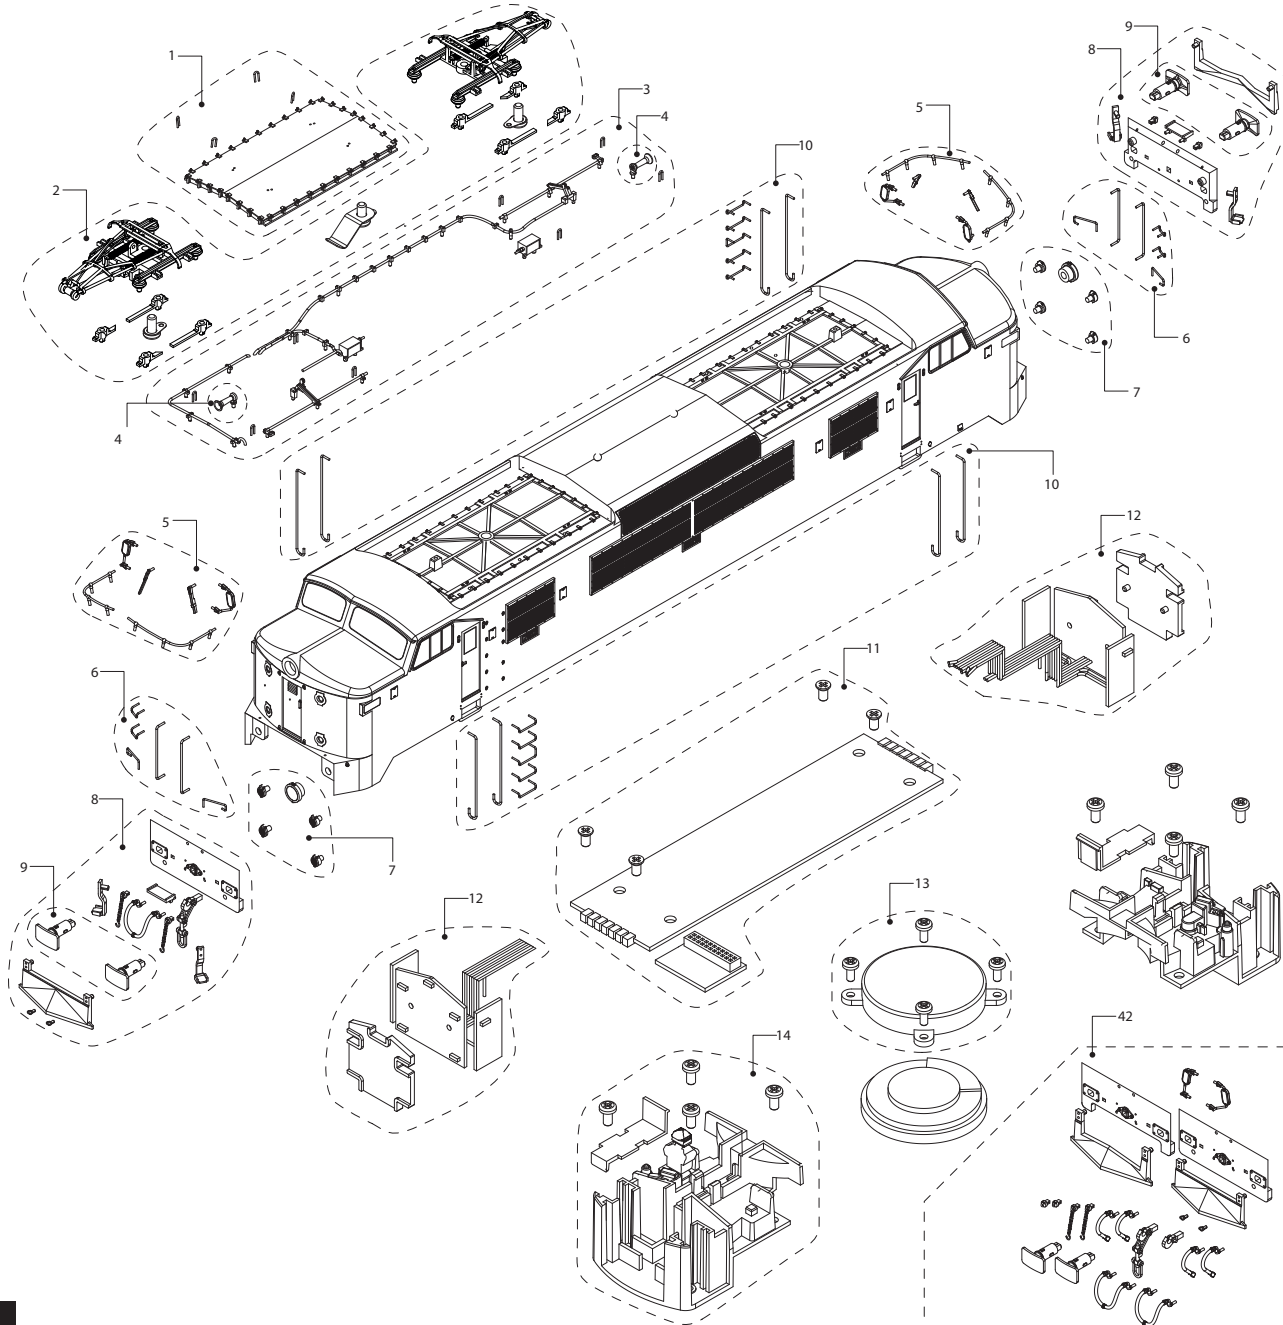

LISTA DE RECAMBIOS / LIST OF SPARES

Número Number	Descripción Description	Ref. repuesto Spare part ref.
1	Cubierta techo Roof cover	ER3033/01
2	Set de pantógrafos Pantograph set	ER3033/02
3	Accesorios techo Roof accessories	ER3033/03
4	Bocinas Horns	ER3028/04
5	Set limpiaparabrisas, retrovisores y pasamanos Wipers, mirrors and handrails set	ER3033/05
6	Set barandillas frontales Set of front handrails	ER3028/06
7	Set de focos frontales Set of front lamps	ER3024/07
8	Topes, faldones y piezas frontales Buffers, skirts and front pieces	ER3033/08
9	Set topes Buffer set	ER3028/09
10	Set barandillas laterales Side handrails set	ER3028/10
11	Circuito impreso principal Main printed circuit	ER3024/11
12	Circuito impreso con luces Printed circuit with lights	ER3024/12
13	Caja de resonancia Speaker box	ER3024/13
14	Cabina completa con conductor Complete cabin with driver	ER3024/14
17	Set motor Motor set	ER3024/17
18	Set cardan Cardan set	ER3024/18
19	Set enganche Coupler set	ER3030/19
20	Cajetín NEM NEM coupling box	ER3030/20
21	Enganche NEM NEM coupler	ER058
22	Tapas del sinfin Worm gear covers	ER3024/22
23	Set sinfin Worm gear set	ER3024/23